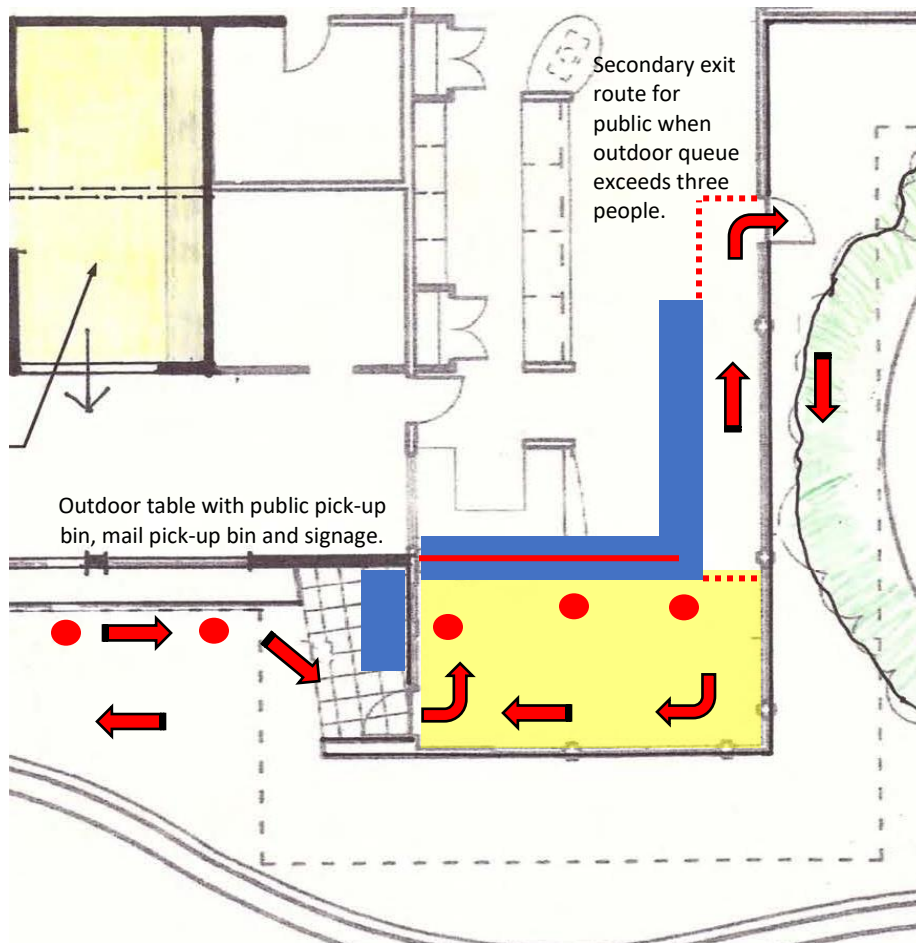

Town Hall Lobby Layout and Operation

Indoor Occupancy
Up to three members of the public

Rules for Entry

- Wear face covering
- Sanitize hands
- Bring own pen

Front Door Signage

- Occupancy limit
- Hours of operation
- Rules for entry
- Other rules required by the County

Public Access
Public shall enter and exit via front door, with people waiting outside when capacity met. Second exit into Heritage Oak Courtyard shall only be used when there is a large queue (over three) at the front door.