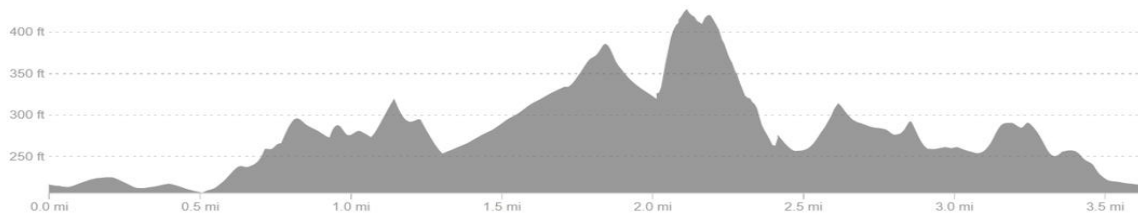

Walk  

Distance  
**1.83 mi**

Elevation Gain  
**235 ft**

Elevation Loss  
**234 ft**

Est. Moving Time  
**27:23**

Walk  

Distance  
**3.62 mi**

Elevation Gain  
**531 ft**

Elevation Loss  
**532 ft**

Est. Moving Time  
**55:44**

Walk	Distance	Elevation Gain	Elevation Loss	Est. Moving Time
	<b>5.68 mi</b>	<b>728 ft</b>	<b>727 ft</b>	<b>1:26:06</b>