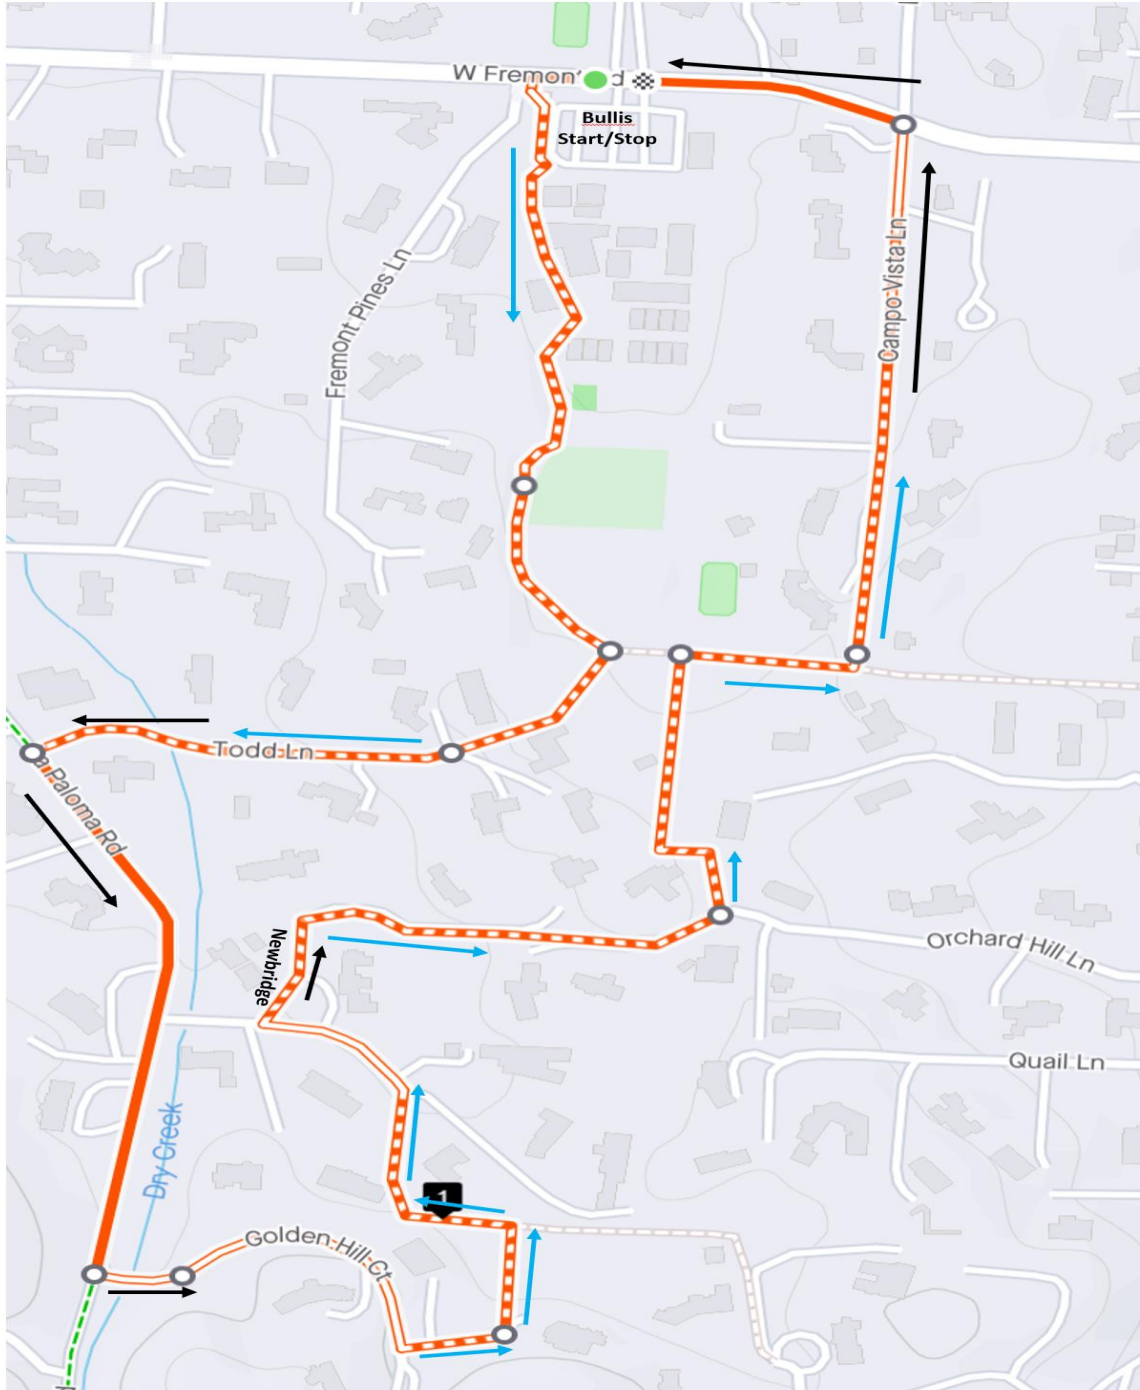

Walk  

Distance  
**1.83 mi**

Elevation Gain  
**235 ft**

Elevation Loss  
**234 ft**

Est. Moving Time  
**27:23**

Walk  

Distance  
**3.62 mi**

Elevation Gain  
**531 ft**

Elevation Loss  
**532 ft**

Est. Moving Time  
**55:44**

Walk	Distance	Elevation Gain	Elevation Loss	Est. Moving Time
	<b>5.68 mi</b>	<b>728 ft</b>	<b>727 ft</b>	<b>1:26:06</b>