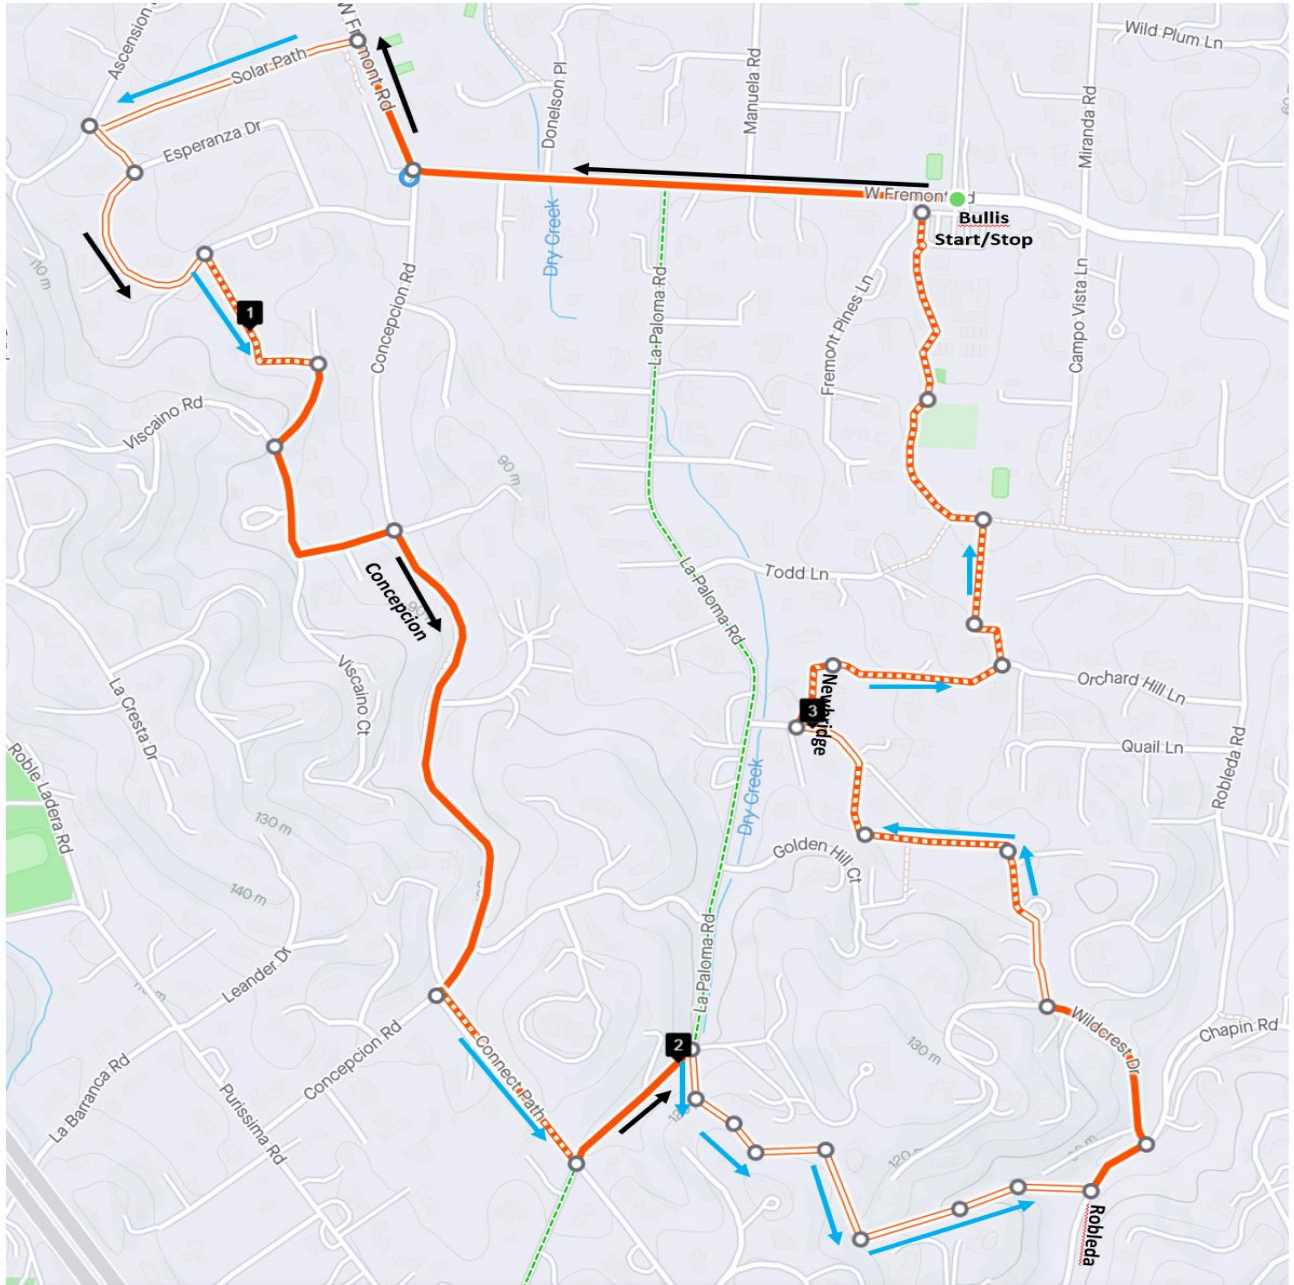

Walk  

Distance  
**1.83 mi**

Elevation Gain  
**235 ft**

Elevation Loss  
**234 ft**

Est. Moving Time  
**27:23**

Walk  

Distance  
**3.62 mi**

Elevation Gain  
**531 ft**

Elevation Loss  
**532 ft**

Est. Moving Time  
**55:44**

Walk	Distance	Elevation Gain	Elevation Loss	Est. Moving Time
	<b>5.68 mi</b>	<b>728 ft</b>	<b>727 ft</b>	<b>1:26:06</b>