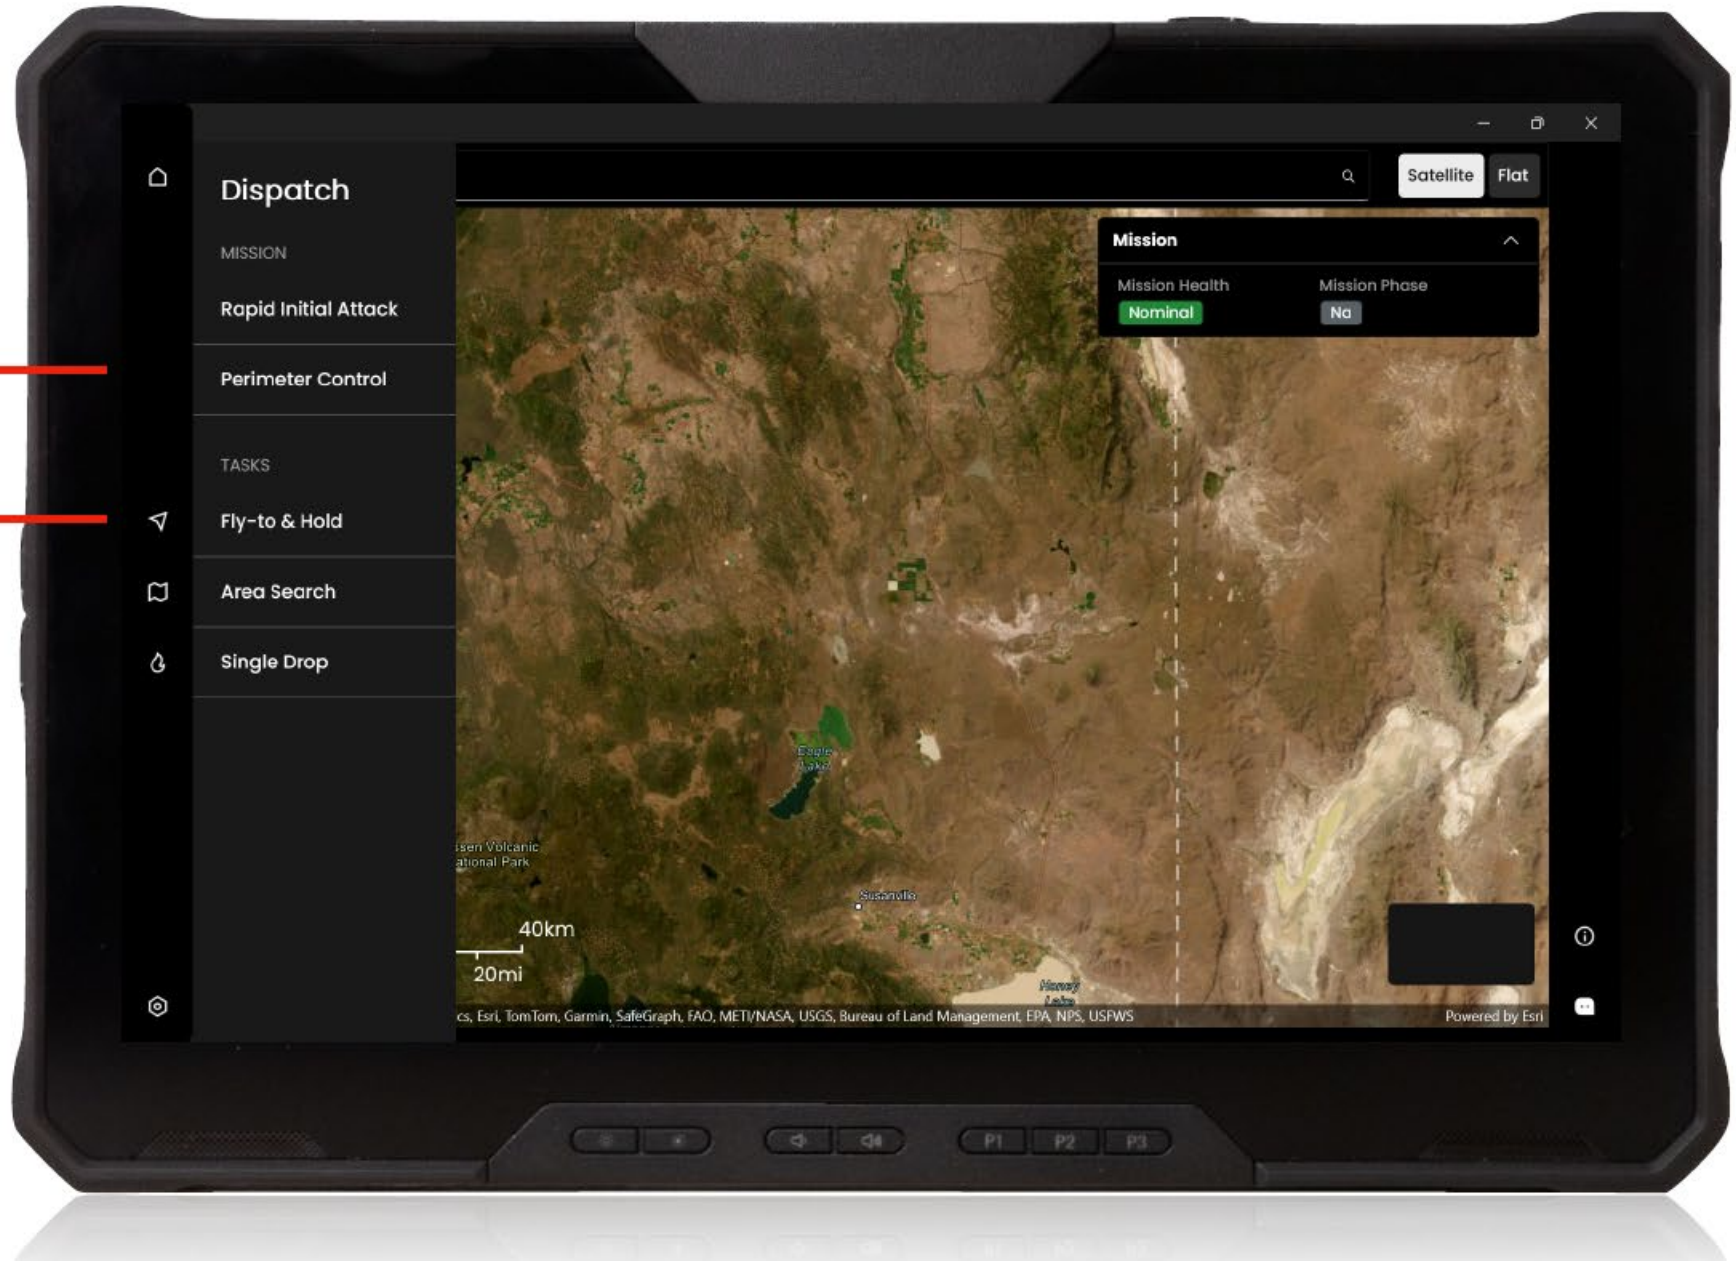

SPACE X

**THE
ORIGINAL_**

**FIRST-OF-ITS-KIND FIRE SATELLITE LAUNCHES INTO
ORBIT TO HELP EARLY DETECTION OF WILDFIRES**

MUON SPACE

50+ SATELLITES
LOW EARTH ORBIT

**THE
ORIGINAL_**

**FIRST-OF-ITS-KIND FIRE SATELLITE LAUNCHES INTO
ORBIT TO HELP EARLY DETECTION OF WILDFIRES**

Rain

Rain

Wildfire
response
missions

Wildfire
response
tasks

Rain

COURTESY: BURNBOT

KSVS

NEW MACHINE REDUCING WILDFIRE RISK
CAMBRIA